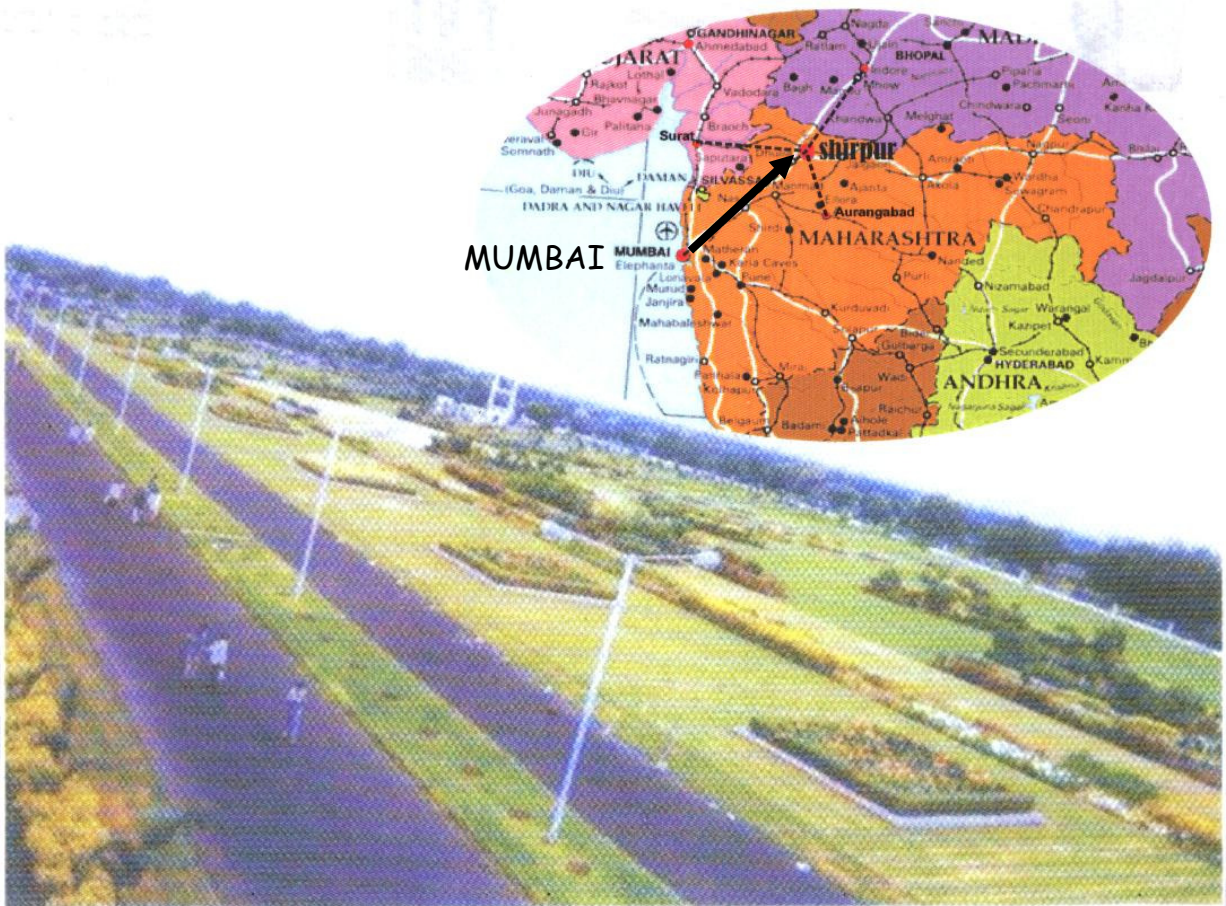

## HOW TO GET TO THE COTTON CAPITAL OF THE WORLD

Mumbai-400 Km - Pune-400 Km - Baroda-305 Km - Indore-205 Km

Nearest Airport - Aurangabad - 200 Km

Param Tex Fab P. Ltd.

4-A Vikas Centre,

104, S.V.Road,

Santacruz (W),